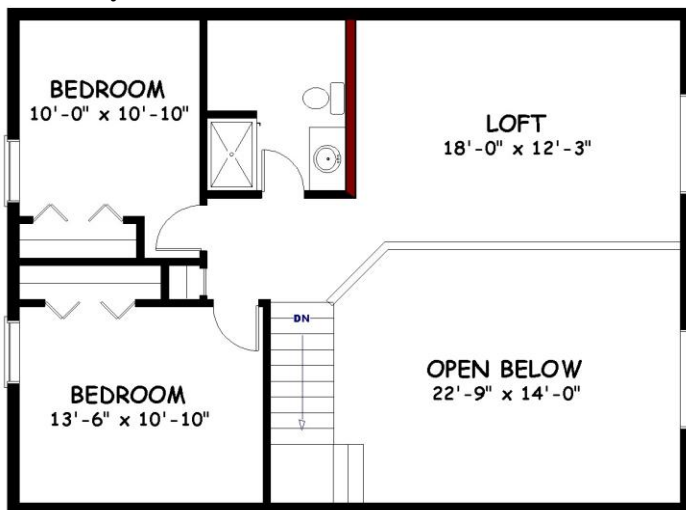

Main Level

2nd Story

Square Feet: 1,864
Bedrooms/Baths: 3/2.5

- Two-story plan with a cozy cabin feel
- Roomy loft overlooks living area
- Turnkey price includes basement and deck

• ***Pricing:**

Log Kit	\$ 48,490
Shell Kit	\$ 98,990
Builders Kit	\$ 132,990
Built Shell	\$ 143,990
Built Shell/Builders Kit	\$ 176,990
Turnkey	\$ 383,900