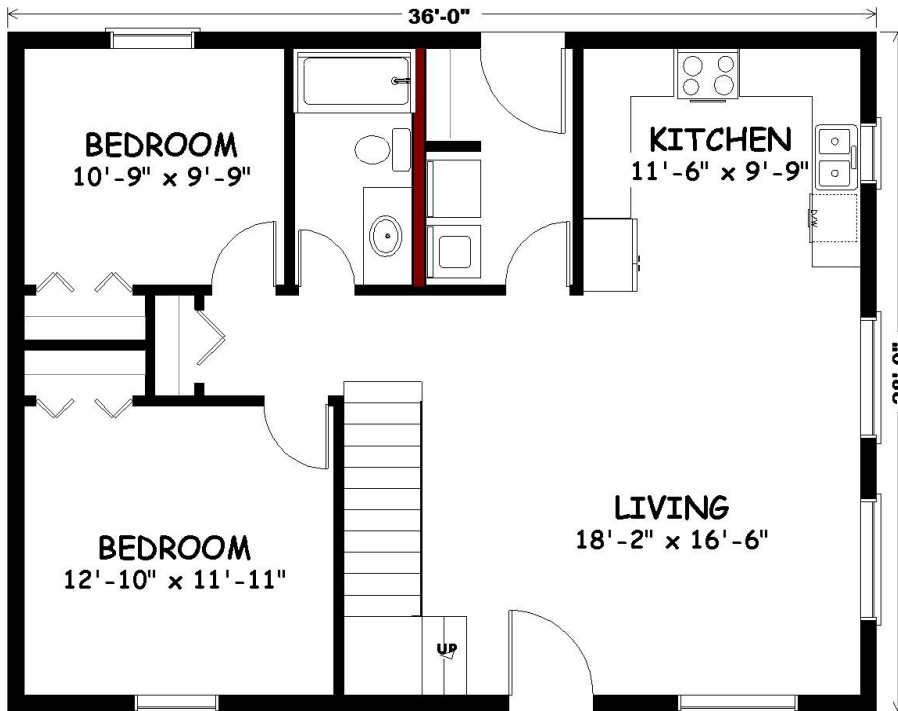

Paramount Log Homes

9717 Shepherd Rd.
 Shepherd, MT 59079
 (406) 373-5811

www.paramountloghomes.com
info@paramountloghomes.com

Floor Plan Collection 2025 "Treasure"

Square Feet: 1,008
Bedrooms/Baths: 2/1

- Space efficient home with additional room in 450 sq. ft. loft overlooking living areas
- Picture windows optimize your view
- Turnkey price includes full basement and deck

***Pricing:**

Log Kit	\$ 32,990
Shell Kit	\$ 76,990
Builders Kit	\$ 104,990
Built Shell	\$ 116,990
Built Shell/Builders Kit	\$ 143,990
Turnkey	\$ 316,900

Job location may impact final cost

Loft

***Prices are subject to change.** Prices include standard options, but do not include land. Customer choices may increase or decrease the final cost. Photos are representative of building style only; individual homes will vary.