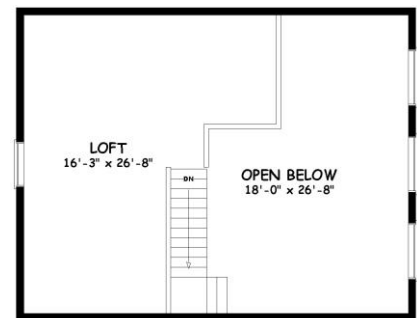

Loft

*Prices are subject to change. Prices include standard options, but do not include land. Customer choices may increase or decrease the final cost. Photos are representative of building style only; individual homes will vary.