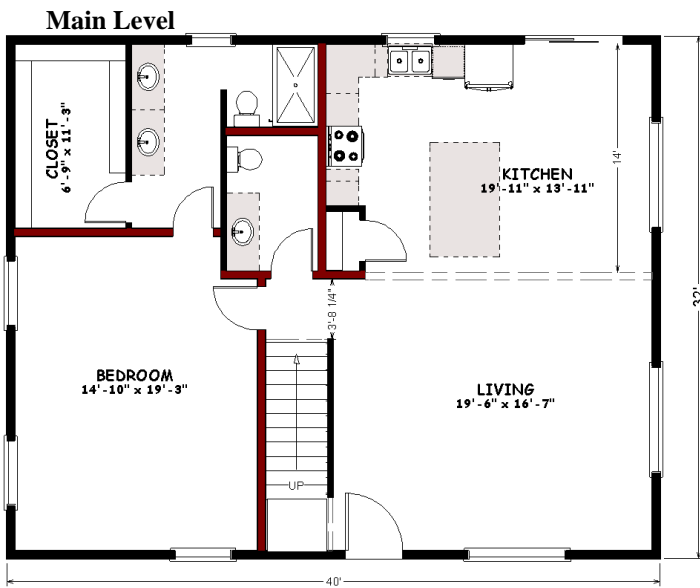

**PARAMOUNT
LOG HOMES**
www.paramountloghomes.com

Paramount Log Homes

9717 Shepherd Rd.
Shepherd, MT 59079
(406) 373-5811

www.paramountloghomes.com

Floor Plan Collection 2025

“Super Yellowstone”

2nd Story

Square Feet: 2,160
Bedrooms/Baths: 3/2.5

- Our most popular plan, just 300sqft larger
- Roomy loft overlooks living area
- Turnkey price includes basement, fireplace and deck

***Pricing:**

Log Kit	\$ 53,990
Shell Kit	\$ 111,990
Builders Kit	\$ 149,990
Built Shell	\$ 163,990
Built Shell/Builders Kit	\$ 201,990
Turnkey	\$ 430,900