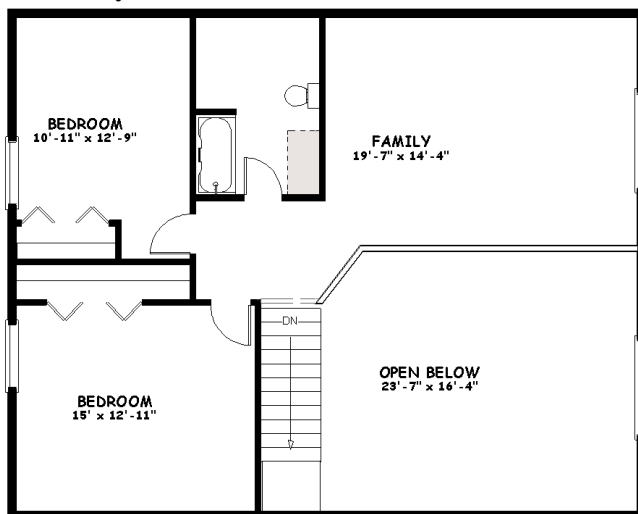

**PARAMOUNT
LOG HOMES**
www.paramountloghomes.com

Paramount Log Homes

9717 Shepherd Rd.
Shepherd, MT 59079
(406) 373-5811

www.paramountloghomes.com

Floor Plan Collection 2025

“Super Yellowstone”

2nd Story

Square Feet: 2,160
Bedrooms/Baths: 3/2.5

- Our most popular plan, just 300sqft larger
- Roomy loft overlooks living area
- Turnkey price includes basement, fireplace and deck

***Pricing:**

Log Kit	\$ 53,990
Shell Kit	\$ 111,990
Builders Kit	\$ 149,990
Built Shell	\$ 163,990
Built Shell/Builders Kit	\$ 201,990
Turnkey	\$ 430,900