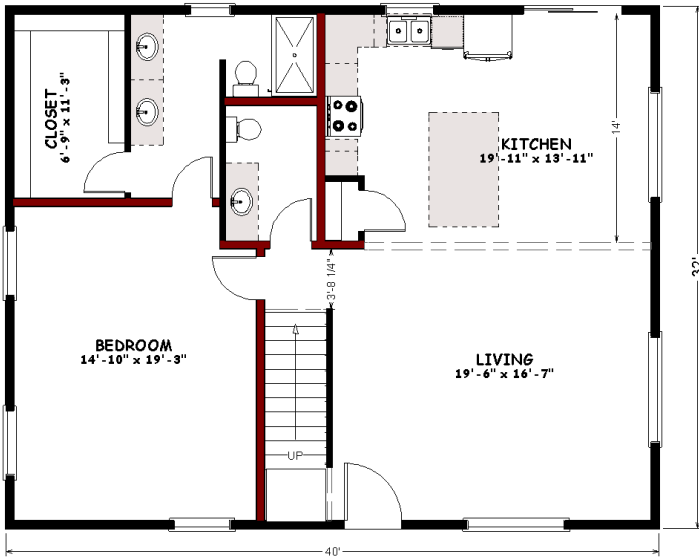

## Floor Plan Collection 2024

### “Super Yellowstone”

Main Level

2<sup>nd</sup> Story

*Square Feet:* 2,160  
*Bedrooms/Baths:* 3/2.5

- Our most popular plan, just 300sqft larger
- Roomy loft overlooks living area
- Turnkey price includes basement, fireplace and deck