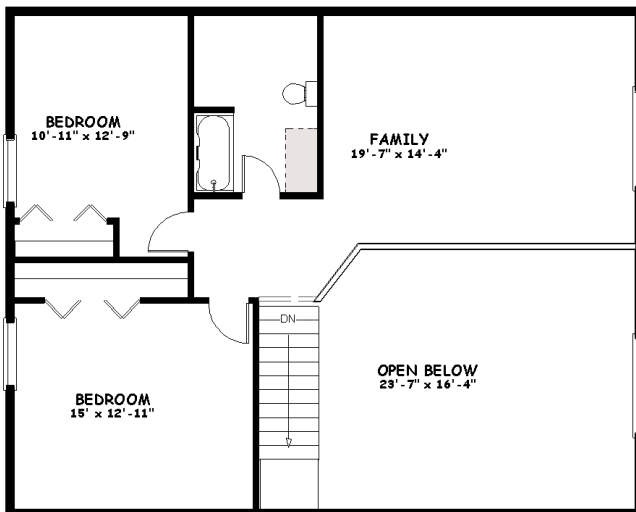

## Floor Plan Collection 2024

### “Super Yellowstone”

Main Level

2<sup>nd</sup> Story

*Square Feet:* 2,160  
*Bedrooms/Baths:* 3/2.5

- Our most popular plan, just 300sqft larger
- Roomy loft overlooks living area
- Turnkey price includes basement, fireplace and deck