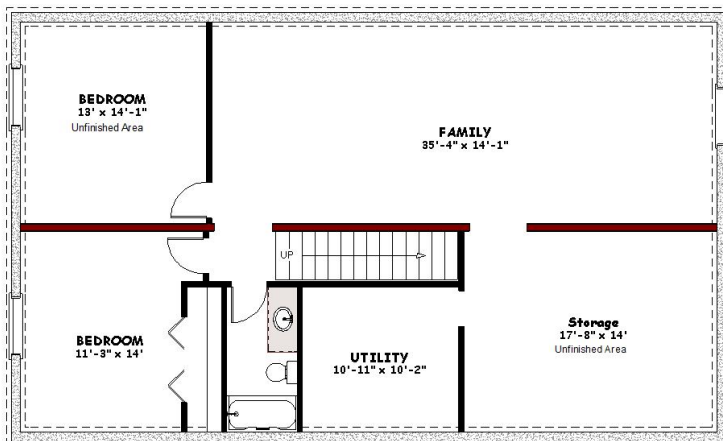

Basement

*Prices are subject to change. Prices include standard options, but do not include land. Customer choices may increase or decrease the final cost. Photos are representative of building style only; individual homes will vary.