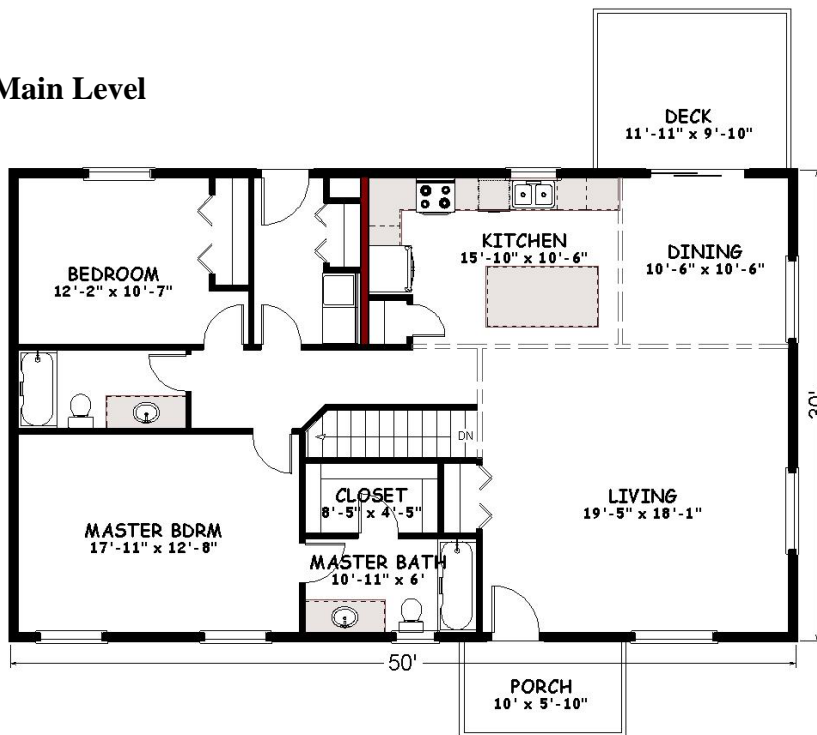

## Floor Plan Collection 2025

#### Main Level

*Square Feet:* 2,450  
*Bedrooms/Baths:* 3/3

- Great family home with large living areas
- Kitchen designed for entertaining
- Turnkey price includes partially finished basement and deck