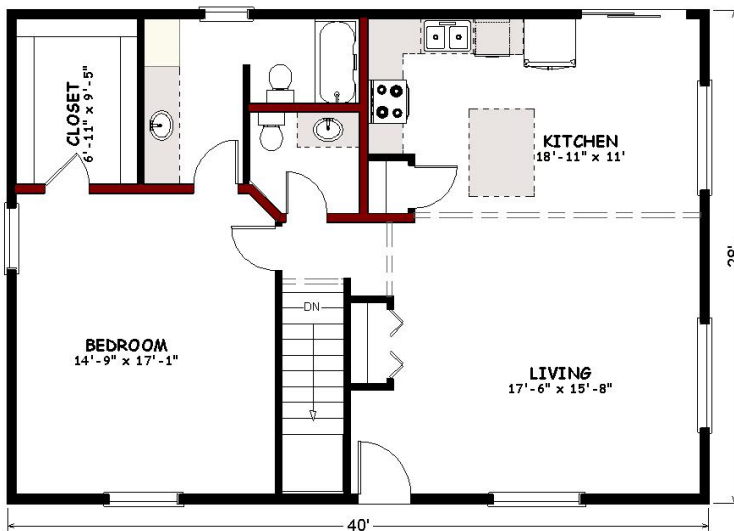

“Little Yellowstone”

Main Level

Basement

Square Feet: 2,240
Bedrooms/Baths: 3/2.5

- Affordable family plan with lots of space
- Compact size fits on smaller lots
- Turnkey price includes finished basement and deck