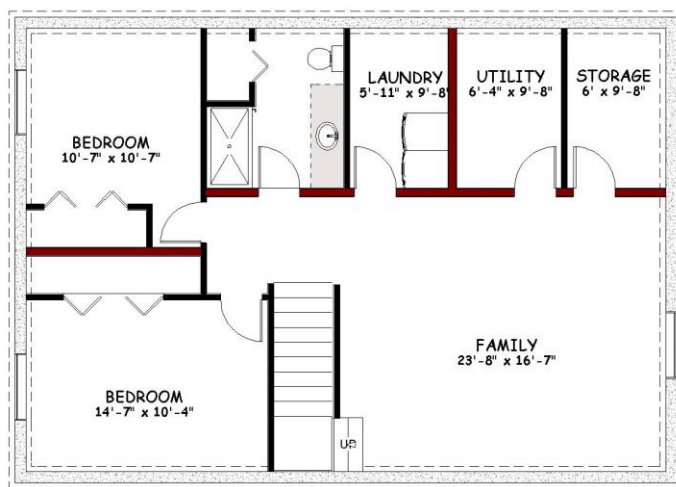

“Little Yellowstone”

Main Level

Basement

Square Feet: 2,240
Bedrooms/Baths: 3/2.5

- Affordable family plan with lots of space
- Compact size fits on smaller lots
- Turnkey price includes finished basement and deck