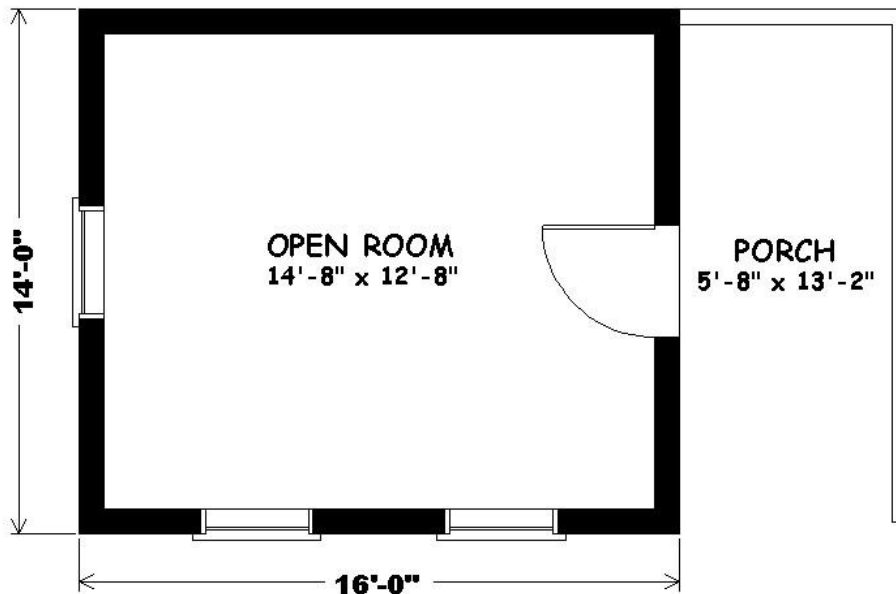

Paramount Log Homes

9717 Shepherd Rd.
 Shepherd, MT 59079
 (406) 373-5811

www.paramountloghomes.com
info@paramountloghomes.com

Floor Plan Collection

2025

“Lewis & Clark”

Square Feet: 224

- 14' x 16' single room cabin; perfect size for hunting or fishing cabin
- Can be fully assembled at our plant and shipped to you
- Economical as a kit; easy to construct
- Great as a campground rental