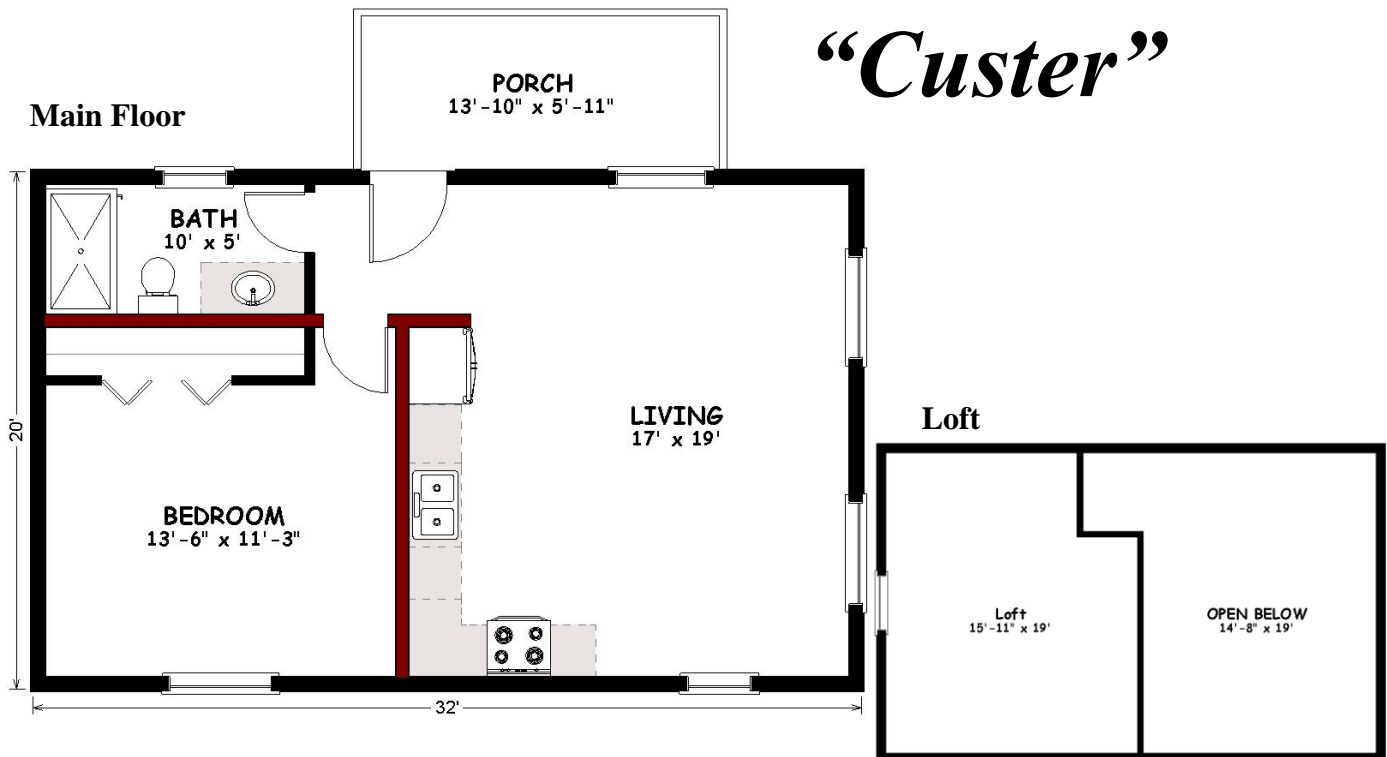

Paramount Log Homes

9717 Shepherd Rd.
 Shepherd, MT 59079
 (406) 373-5811

www.paramountloghomes.com
info@paramountloghomes.com

Floor Plan Collection 2025

“Custer”

Square Feet: 640
Bedrooms/Baths: 1/1

- Cabin with 220 sq. ft. loft over bed/bath area
- Affordable and easy to build as a kit
- Price includes loft over bedroom*

• **Pricing:**

Log Kit (6" Logs)	\$ 19,990
Shell Kit	\$ 46,990
Builders Kit*	\$ 61,990
Built Shell	\$ 71,900
Built Shell/Builders Kit*	\$ 85,900

Job location may impact final cost

*Prices are subject to change. Prices include standard options, but do not include land. Customer choices may increase or decrease the final cost. Photos are representative of building style only; individual homes will vary.