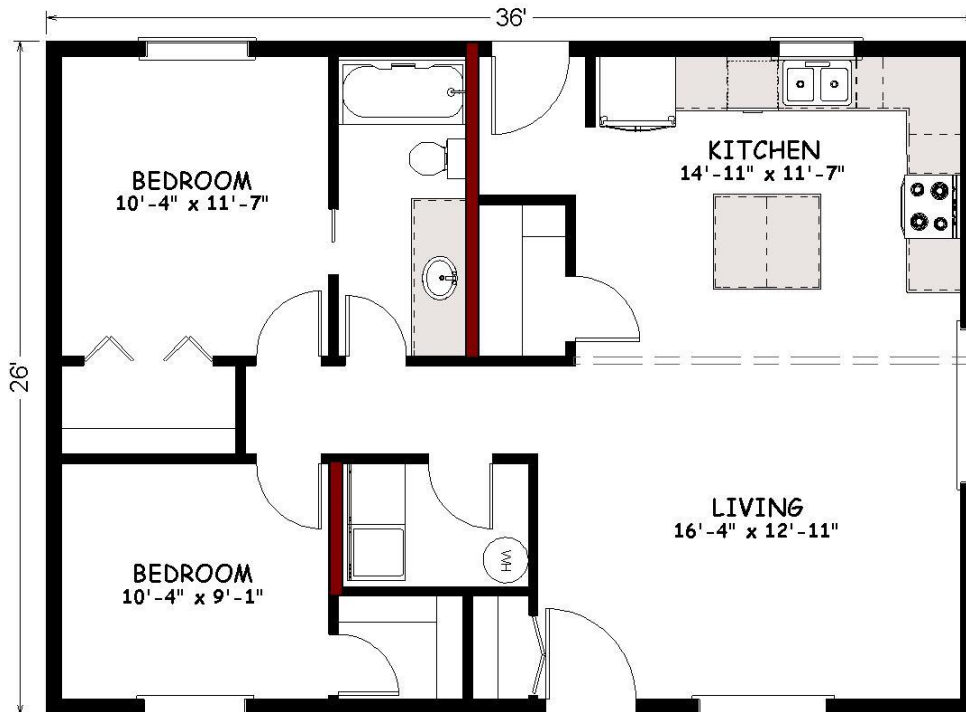

Square Feet: 936
Bedrooms/Baths: 2/1

- Simple log home with plenty of storage
- Open kitchen/living area
- Price includes deck*

• **Pricing:**

Log Kit	\$ 26,990
Shell Kit	\$ 63,990
Builders Kit*	\$ 81,990
Built Shell	\$ 92,990
Built Shell/Builders Kit*	\$ 112,990
Turnkey*	\$ 246,900