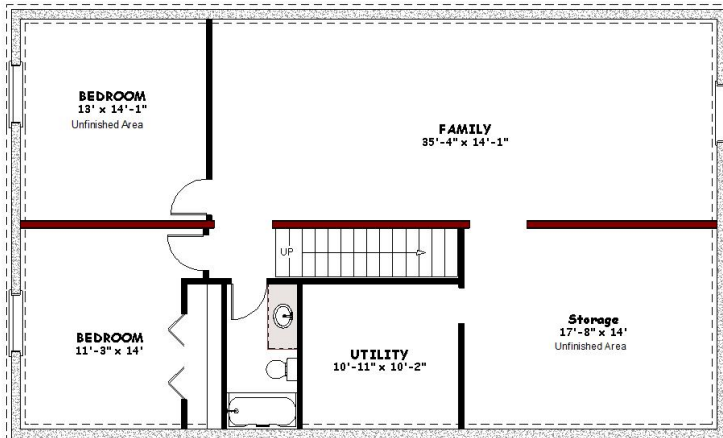

Basement

*Prices are subject to change. Prices include standard options, but do not include land. Customer choices may increase or decrease the final cost. Photos are representative of building style only; individual homes will vary.