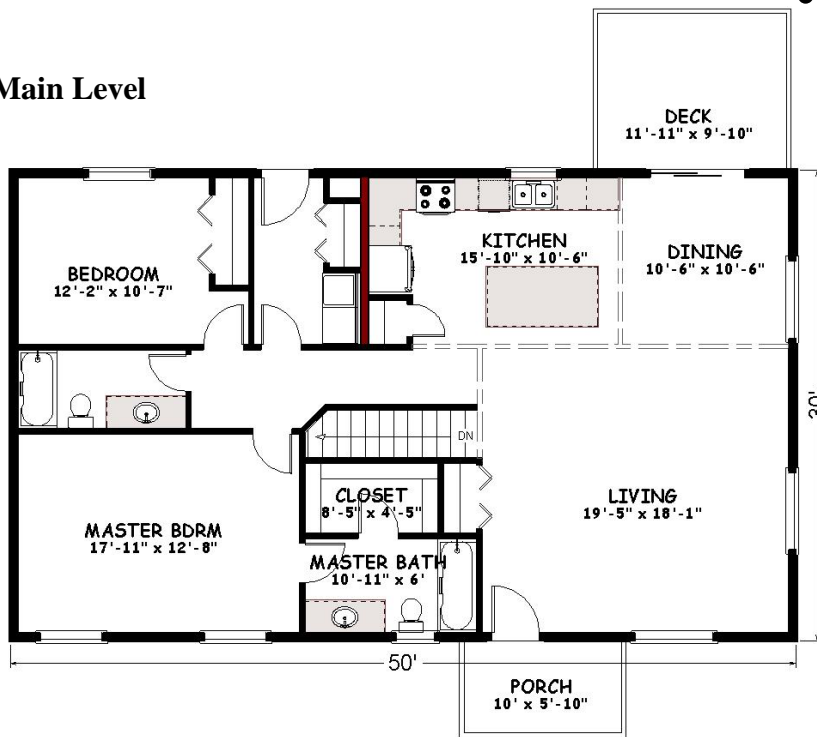

Main Level

Square Feet: 2,450
Bedrooms/Baths: 3/3

- Great family home with large living areas
- Kitchen designed for entertaining
- Turnkey price includes partially finished basement and deck

• ***Pricing:**