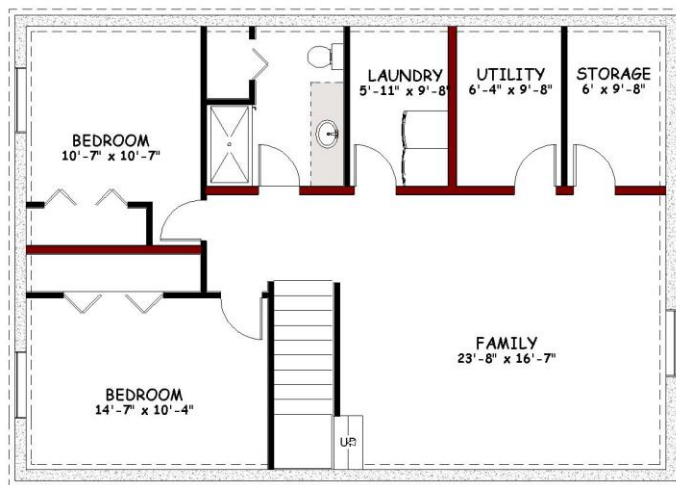

## Floor Plan Collection 2024

#### Basement

**Square Feet:** 2,240  
**Bedrooms/Baths:** 3/2.5

- Affordable family plan with lots of space
- Compact size fits on smaller lots
- Turnkey price includes finished basement and deck

• **\*Pricing:**