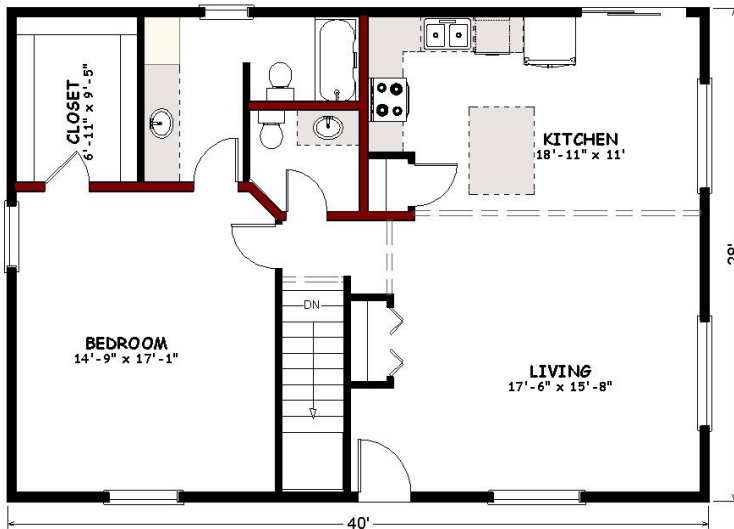

## Floor Plan Collection 2024

#### Basement

**Square Feet:** 2,240  
**Bedrooms/Baths:** 3/2.5

- Affordable family plan with lots of space
- Compact size fits on smaller lots
- Turnkey price includes finished basement and deck

• **\*Pricing:**