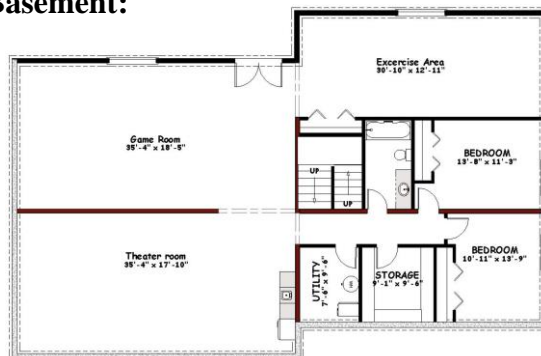

## Floor Plan Collection 2024

### “Lincoln”

*Square Feet: 2,648*  
*Bedrooms/Baths: 3/2*

- Great family rancher
- Includes office, fireplace, spacious master suite, large deck
- Turnkey price includes unfinished basement, metal roof and oversized 2 car garage

#### Optional Finished Basement:

2,648 square feet

2 Beds, 1 Bath  
Theater Space, Game  
Room, Exercise Area,  
Storage

Turnkey \$84,900

\*Prices are subject to change. Prices include standard options, but do not include land. Customer choices may increase or decrease the final cost. Photos are representative of building style only; individual homes will vary.