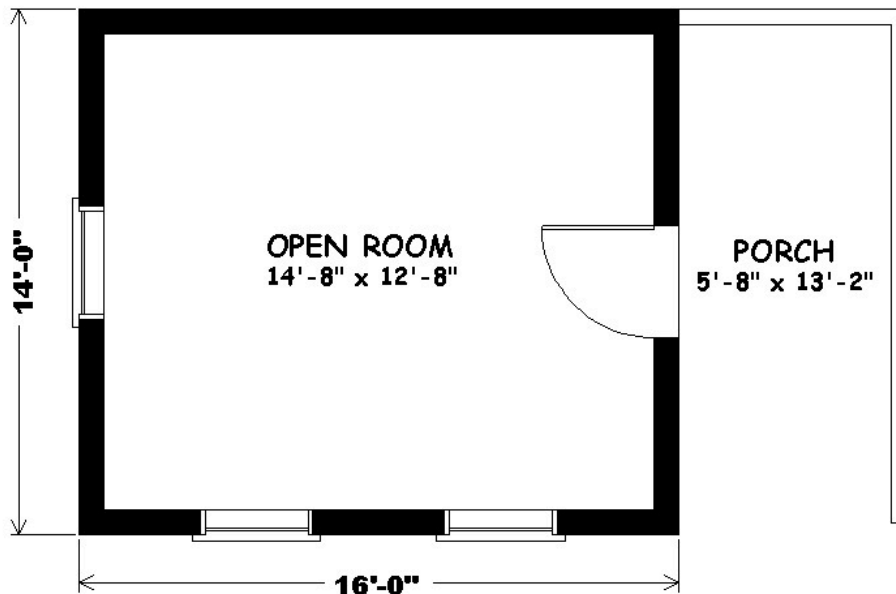

Paramount Log Homes

9717 Shepherd Rd.
 Shepherd, MT 59079
 (406) 373-5811

www.paramountloghomes.com
info@paramountloghomes.com

Floor Plan Collection 2016

“Lewis & Clark”

Square Feet: 224

- 14' x 16' single room cabin; perfect size for hunting or fishing cabin
- Can be fully assembled at our plant and shipped to you
- Economical as a kit; easy to construct
- Great as a campground rental