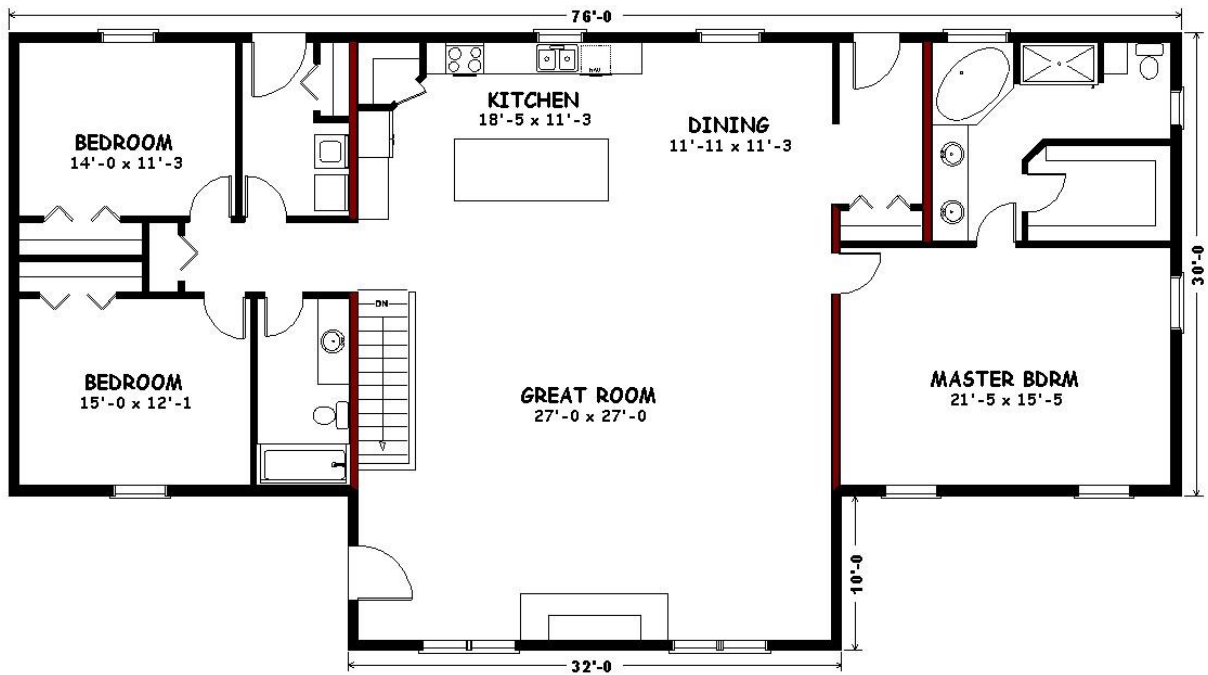

## Floor Plan Collection

## “Grand Montana”

**Square Feet: 2,600**  
**Bedrooms/Baths: 3/2**

- Larger version of our most popular plan
- Spacious living designed with a view in mind
- Turnkey price includes full basement, fireplace, Jacuzzi master suite, deck