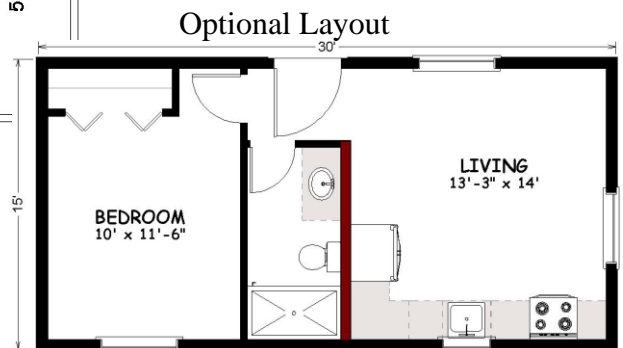

Loft for main plan

Square Feet: 448
Bedrooms/Baths: 1/1

- Mountain Retreat -- affordable option for weekend visits
- Mother-in-Law Suite/Guest Quarters -- for close, but separate, living space
- Rentals -- at a resort or as rental units close to town
- Commercial -- rearrange the walls and the Glacier easily converts to an office
- Use Your Imagination -- motel suite, business retreat, church camp, hunting cabin; the possibilities for this cabin are plentiful
- Price includes front porch and loft over bed/bath area*