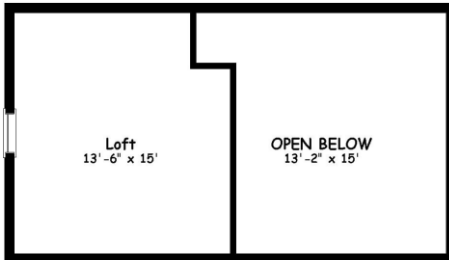

Loft for main plan

Square Feet: 448
Bedrooms/Baths: 1/1

- Mountain Retreat -- affordable option for weekend visits
- Mother-in-Law Suite/Guest Quarters -- for close, but separate, living space
- Rentals -- at a resort or as rental units close to town
- Commercial -- rearrange the walls and the Glacier easily converts to an office
- Use Your Imagination -- motel suite, business retreat, church camp, hunting cabin; the possibilities for this cabin are plentiful
- Price includes front porch and loft over bed/bath area*