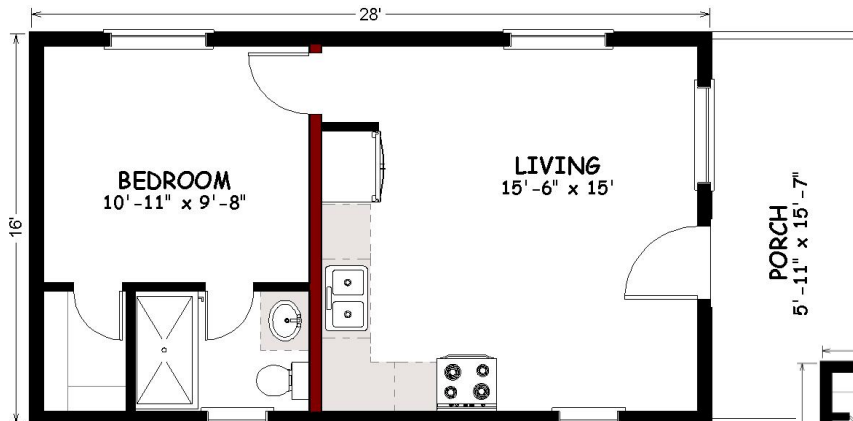

Loft for main plan

Square Feet: 448
Bedrooms/Baths: 1/1

- Mountain Retreat -- affordable option for weekend visits
- Mother-in-Law Suite/Guest Quarters -- for close, but separate, living space
- Rentals -- at a resort or as rental units close to town
- Commercial -- rearrange the walls and the Glacier easily converts to an office
- Use Your Imagination -- motel suite, business retreat, church camp, hunting cabin; the possibilities for this cabin are plentiful
- Price includes front porch and loft over bed/bath area*