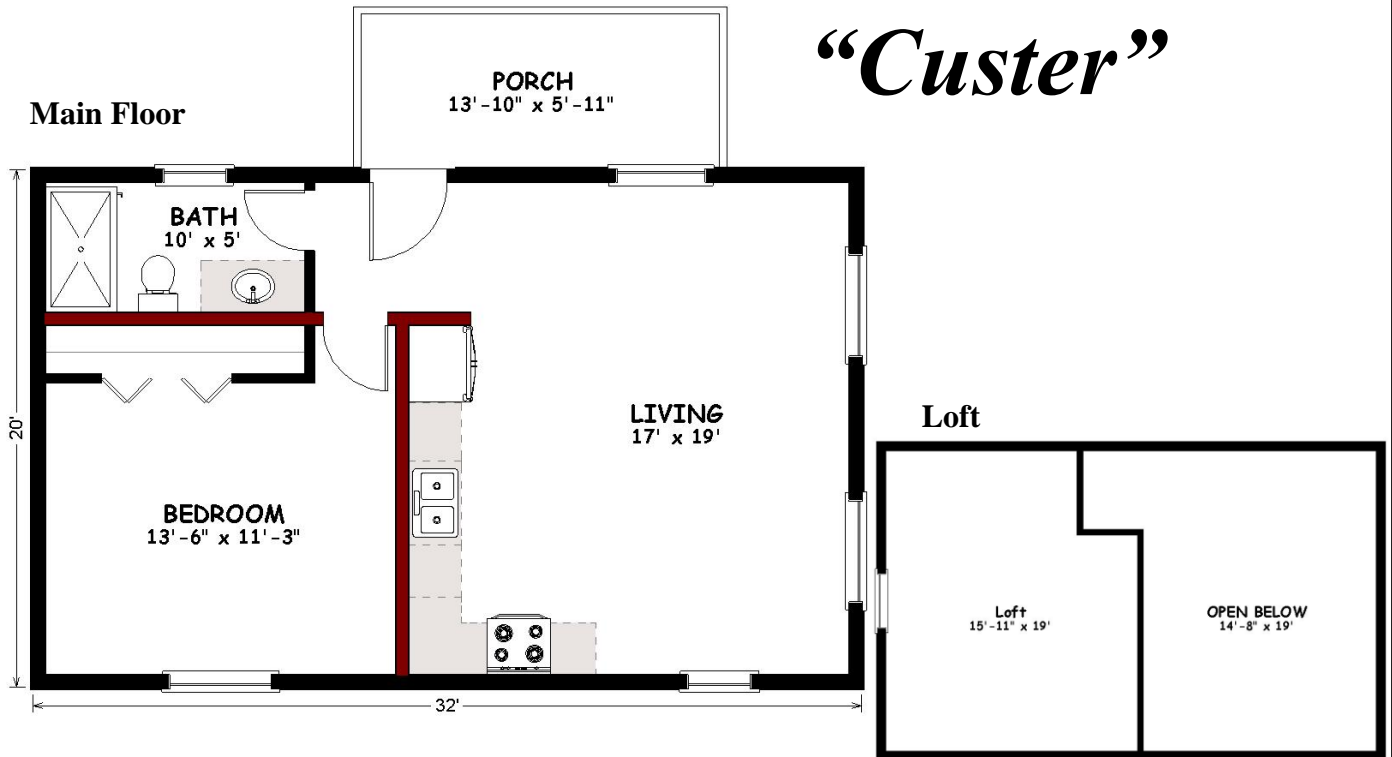

Paramount Log Homes

9717 Shepherd Rd.
Shepherd, MT 59079
(406) 373-5811

www.paramountloghomes.com
info@paramountloghomes.com

Floor Plan Collection 2024

“Custer”

Square Feet: 640
Bedrooms/Baths: 1/1

- Cabin with 220 sq. ft. loft over bed/bath area
- Affordable and easy to build as a kit
- Price includes loft over bedroom and bath*