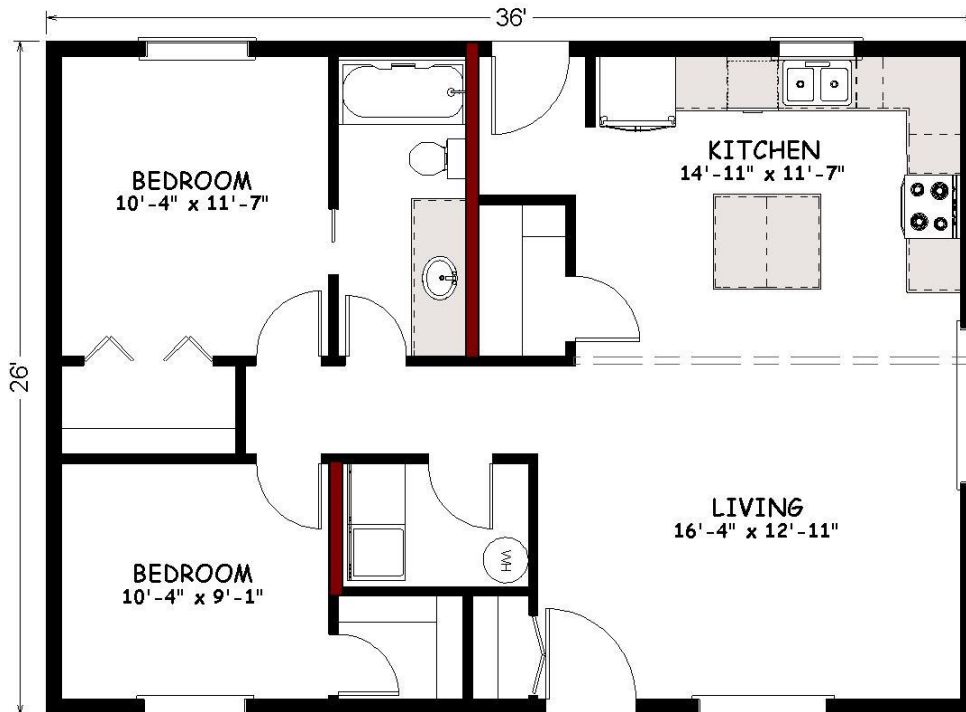

Paramount Log Homes

9717 Shepherd Rd.
Shepherd, MT 59079
(406) 373-5811

www.paramountloghomes.com
info@paramountloghomes.com

Floor Plan Collection 2024

“Big Horn”

Square Feet: 936
Bedrooms/Baths: 2/1

- Simple log home with plenty of storage
- Open kitchen/living area
- Price includes deck*

• **Pricing:**

Log Kit	\$ 25,990
Shell Kit	\$ 60,990
Builders Kit*	\$ 79,990
Built Shell	\$ 88,990
Built Shell/Builders Kit*	\$ 109,990
Turnkey*	\$ 229,900

Job location may impact final cost

Prices are subject to change. Prices include standard options, but do not include land. Customer choices may increase or decrease the final cost. Photos are representative of building style only; individual homes will vary.